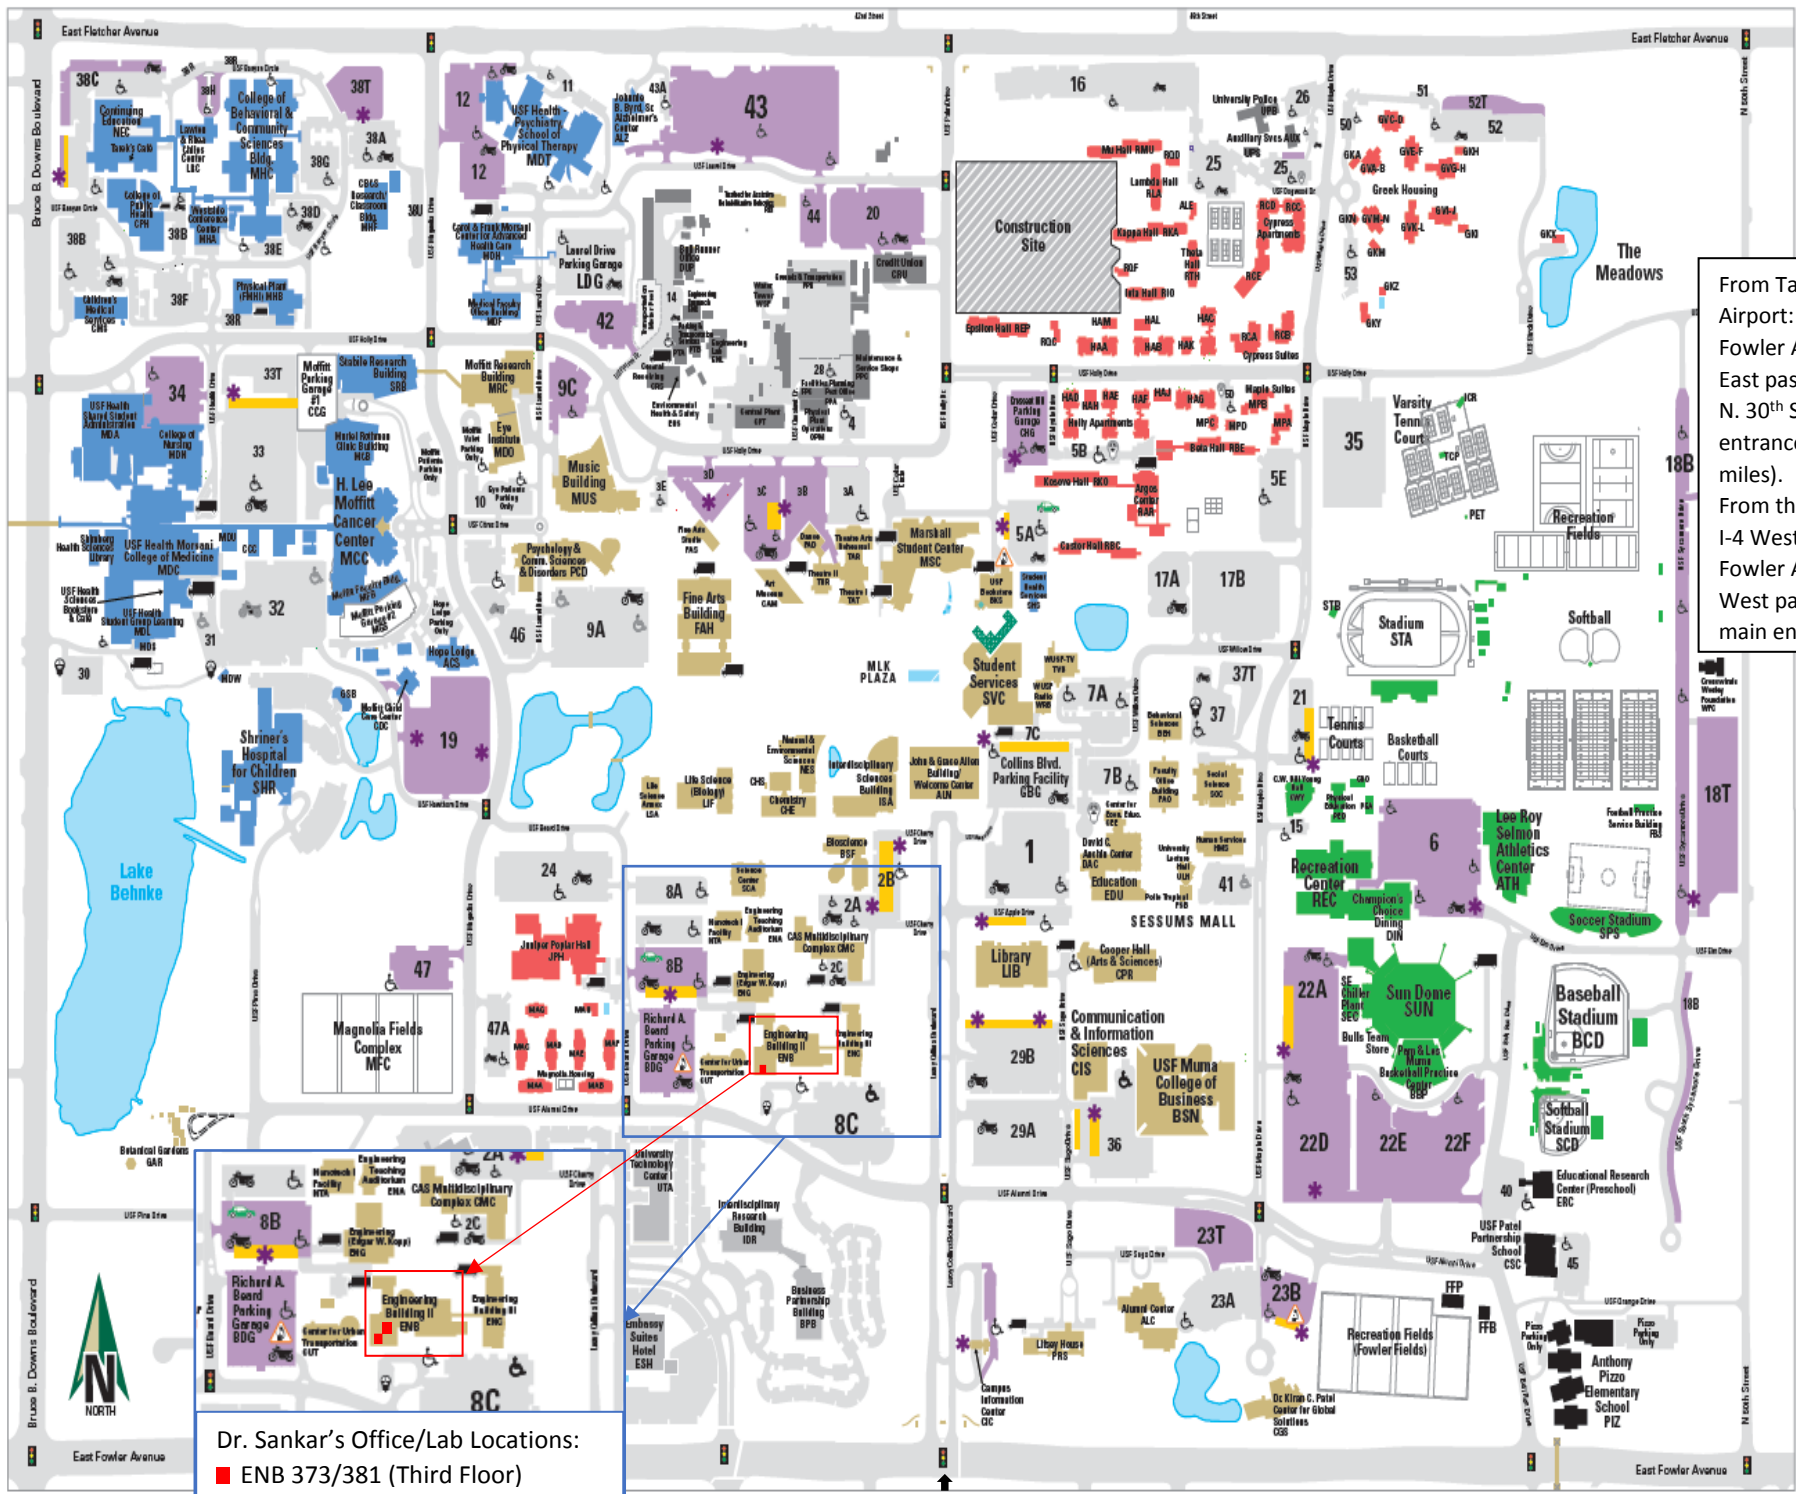

Daily Visitor Parking Map

updated August 1, 2016

From Tampa International Airport: Take I-275 North to Fowler Ave (Exit #51) and go East past Bruce B. Downs Blvd/ N. 30th St. to USF's main entrance (Total distance ≈ 17 miles).
 From the East (Orlando): Take I-4 West to I-75 North. Exit at Fowler Ave (Exit #265) and go West past N. 56th St. to USF's main entrance.

Dr. Sankar's Office/Lab Locations:
■ ENB 373/381 (Third Floor)

USF Main Entrance